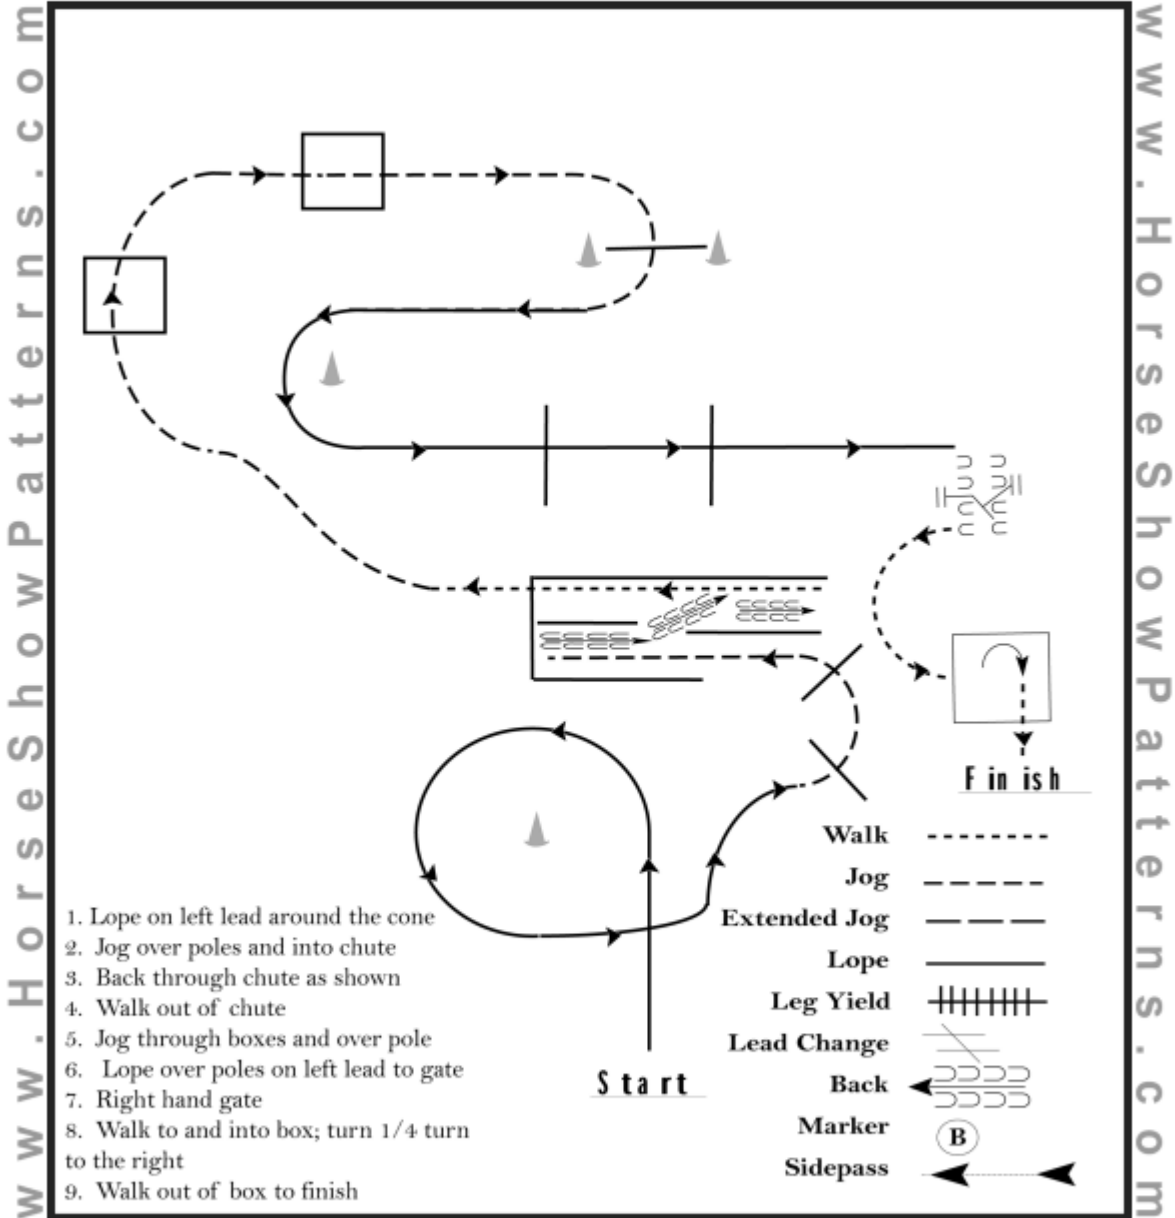

Trail 14-18 and Trail 9-13

Kansas State Fair

Trail

Show Date: 09-13-2024

[T/1-10]

Pattern Provided by: