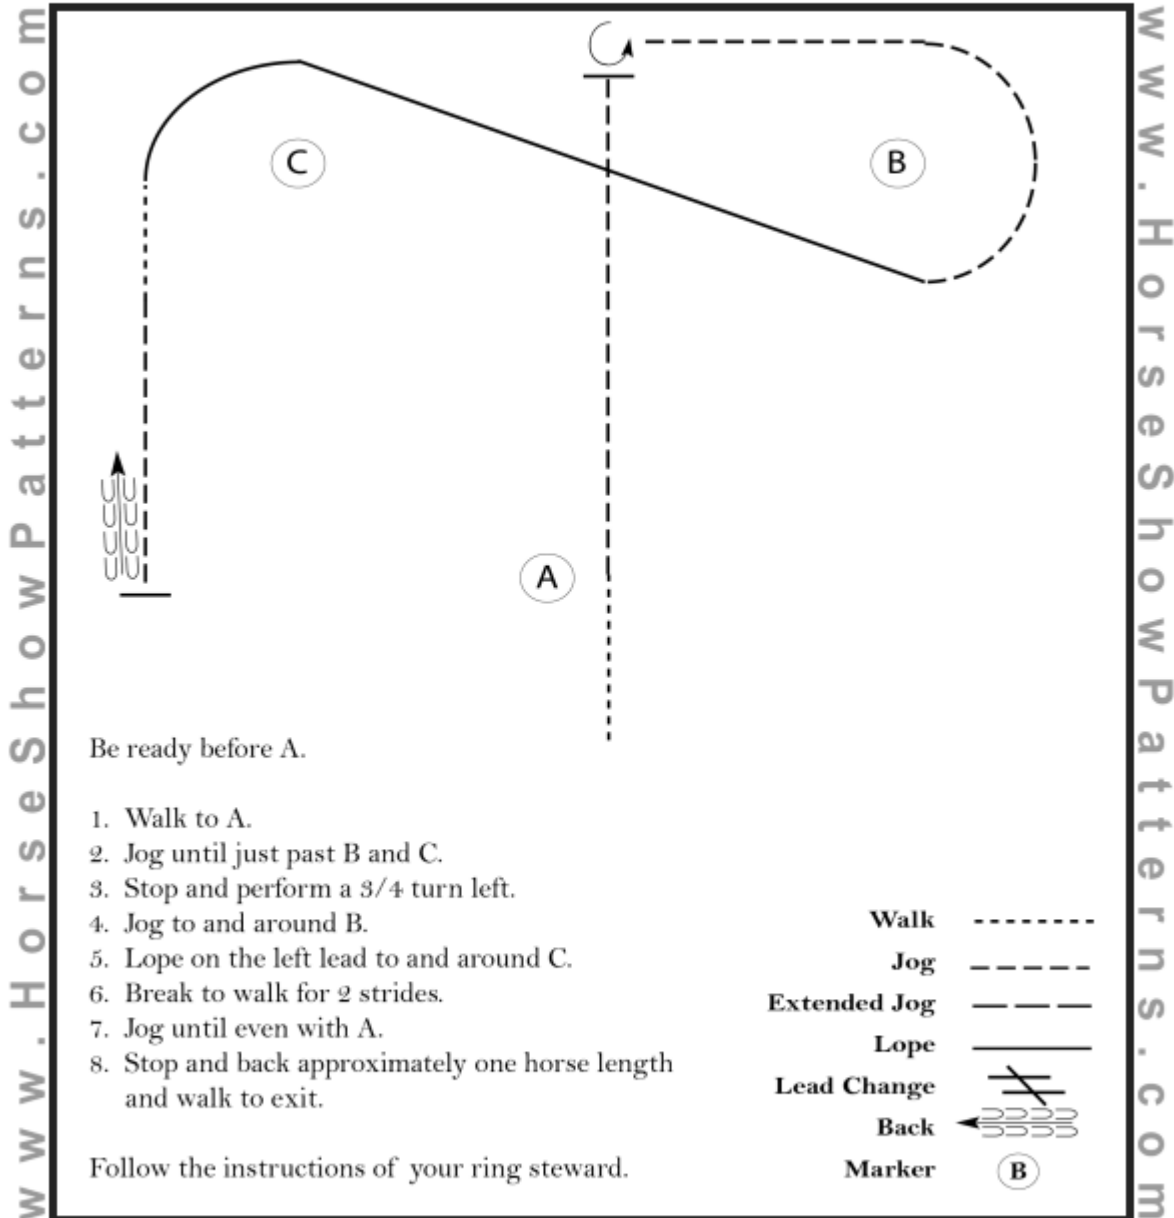

Kansas State 4-H show

Western Horsemanship (10-13)

Show Date:

[WH/1-91]

Pattern Provided by:

Micah Hansen

©2024 HorseShowPatterns.com. All Rights Reserved.