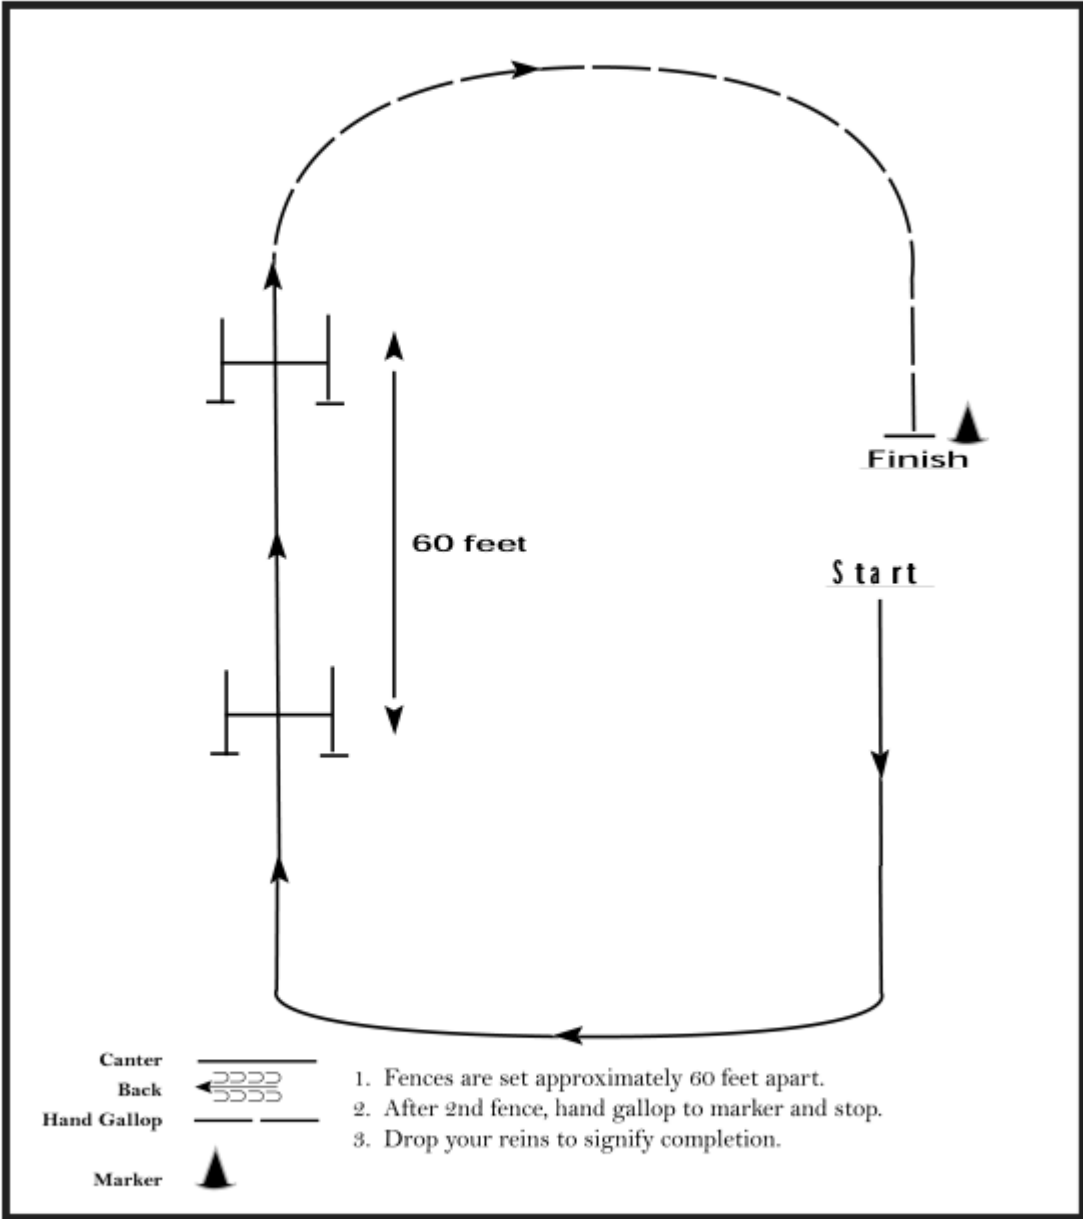

Kansas State 4-H show

Hunter Hack

Show Date:

www.HorseShowPatterns.com

www.HorseShowPatterns.com

[HH/60-1]

Pattern Provided by:

Micah Hansen

©2024 HorseShowPatterns.com. All Rights Reserved.